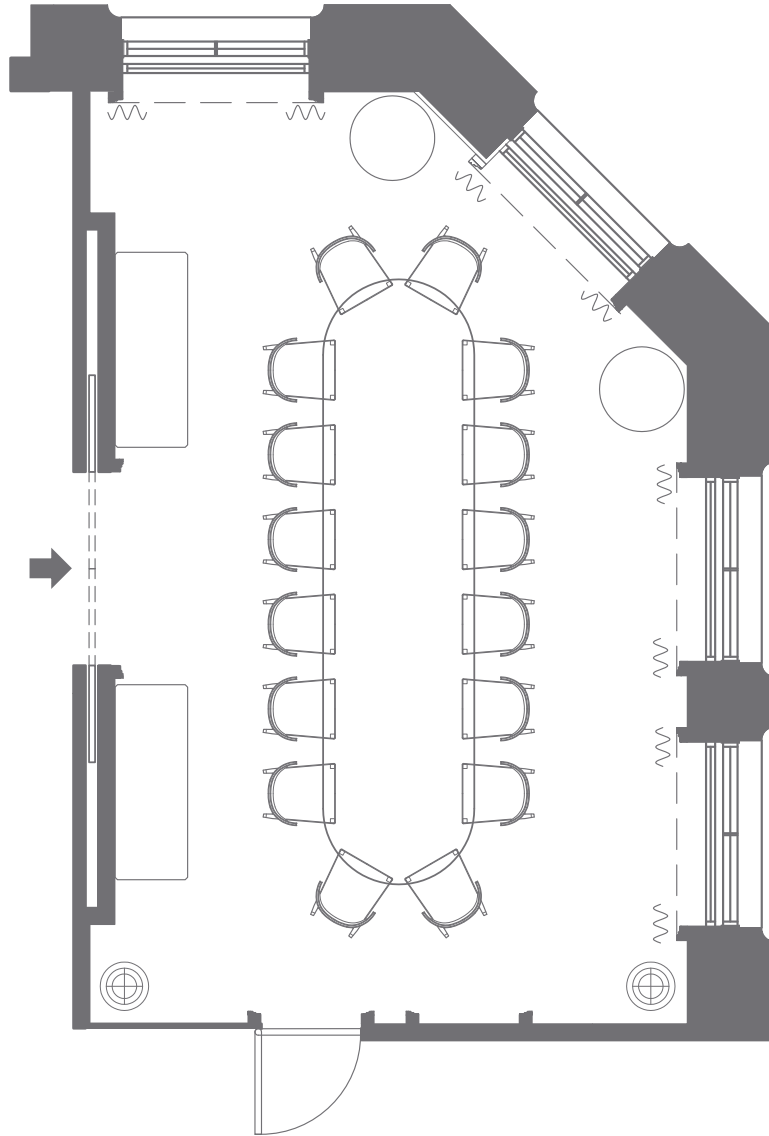

THE LANDAU

L54.8 x W29.2 x H19ft
L16.7 x W8.9 x H5.79m
1600sqft / 149sqm

Reception 150
Dinner seated 96

POSTILLION

L25.3 x W16.4 x H17ft
L7.7 x W5 x H5.18m
415sqft / 39sqm

Boardroom 16
Reception 35
Dinner seated 16