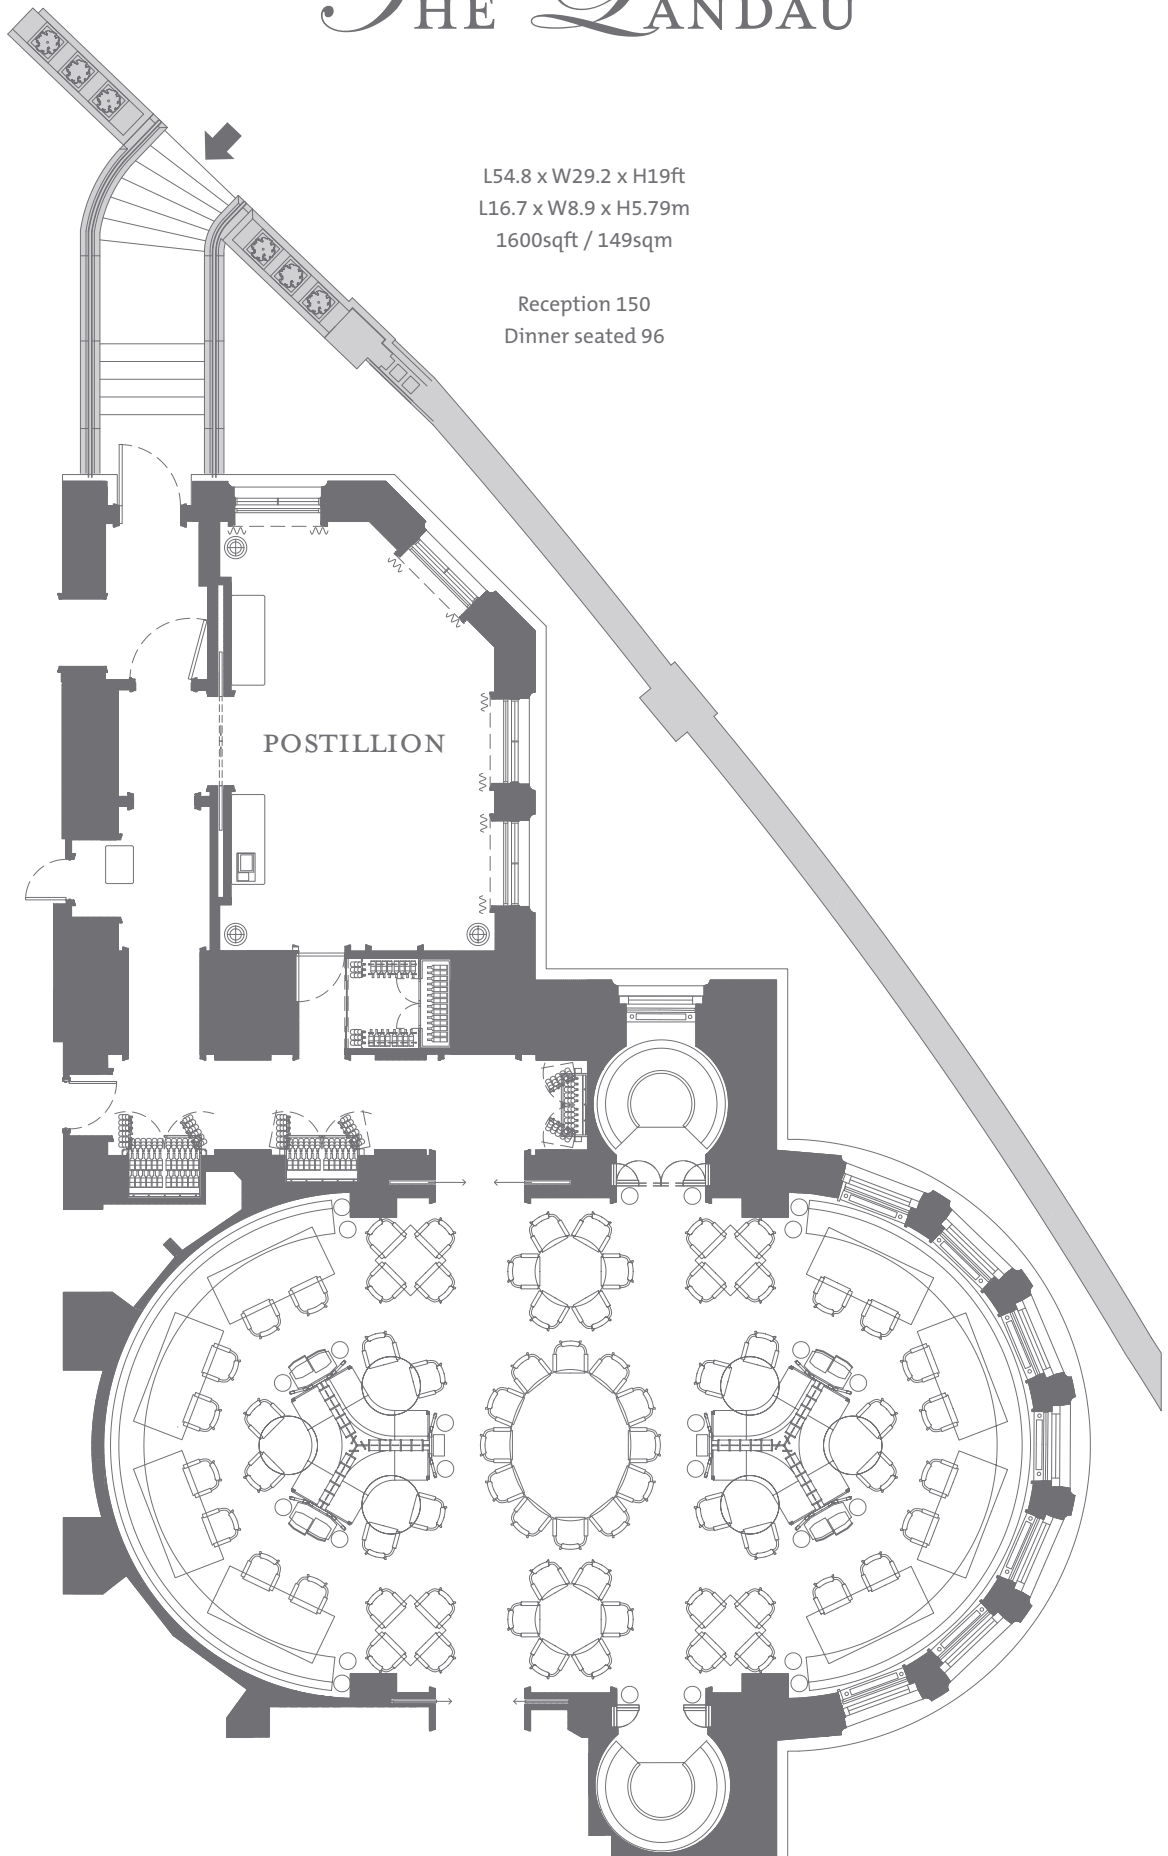

THE LANDAU

L54.8 x W29.2 x H19ft
L16.7 x W8.9 x H5.79m
1600sqft / 149sqm

Reception 150
Dinner seated 96

POSTILLION

L25.3 x W16.4 x H17ft
L7.7 x W5 x H5.18m
415sqft / 39sqm

Boardroom 16
Reception 35
Dinner seated 16